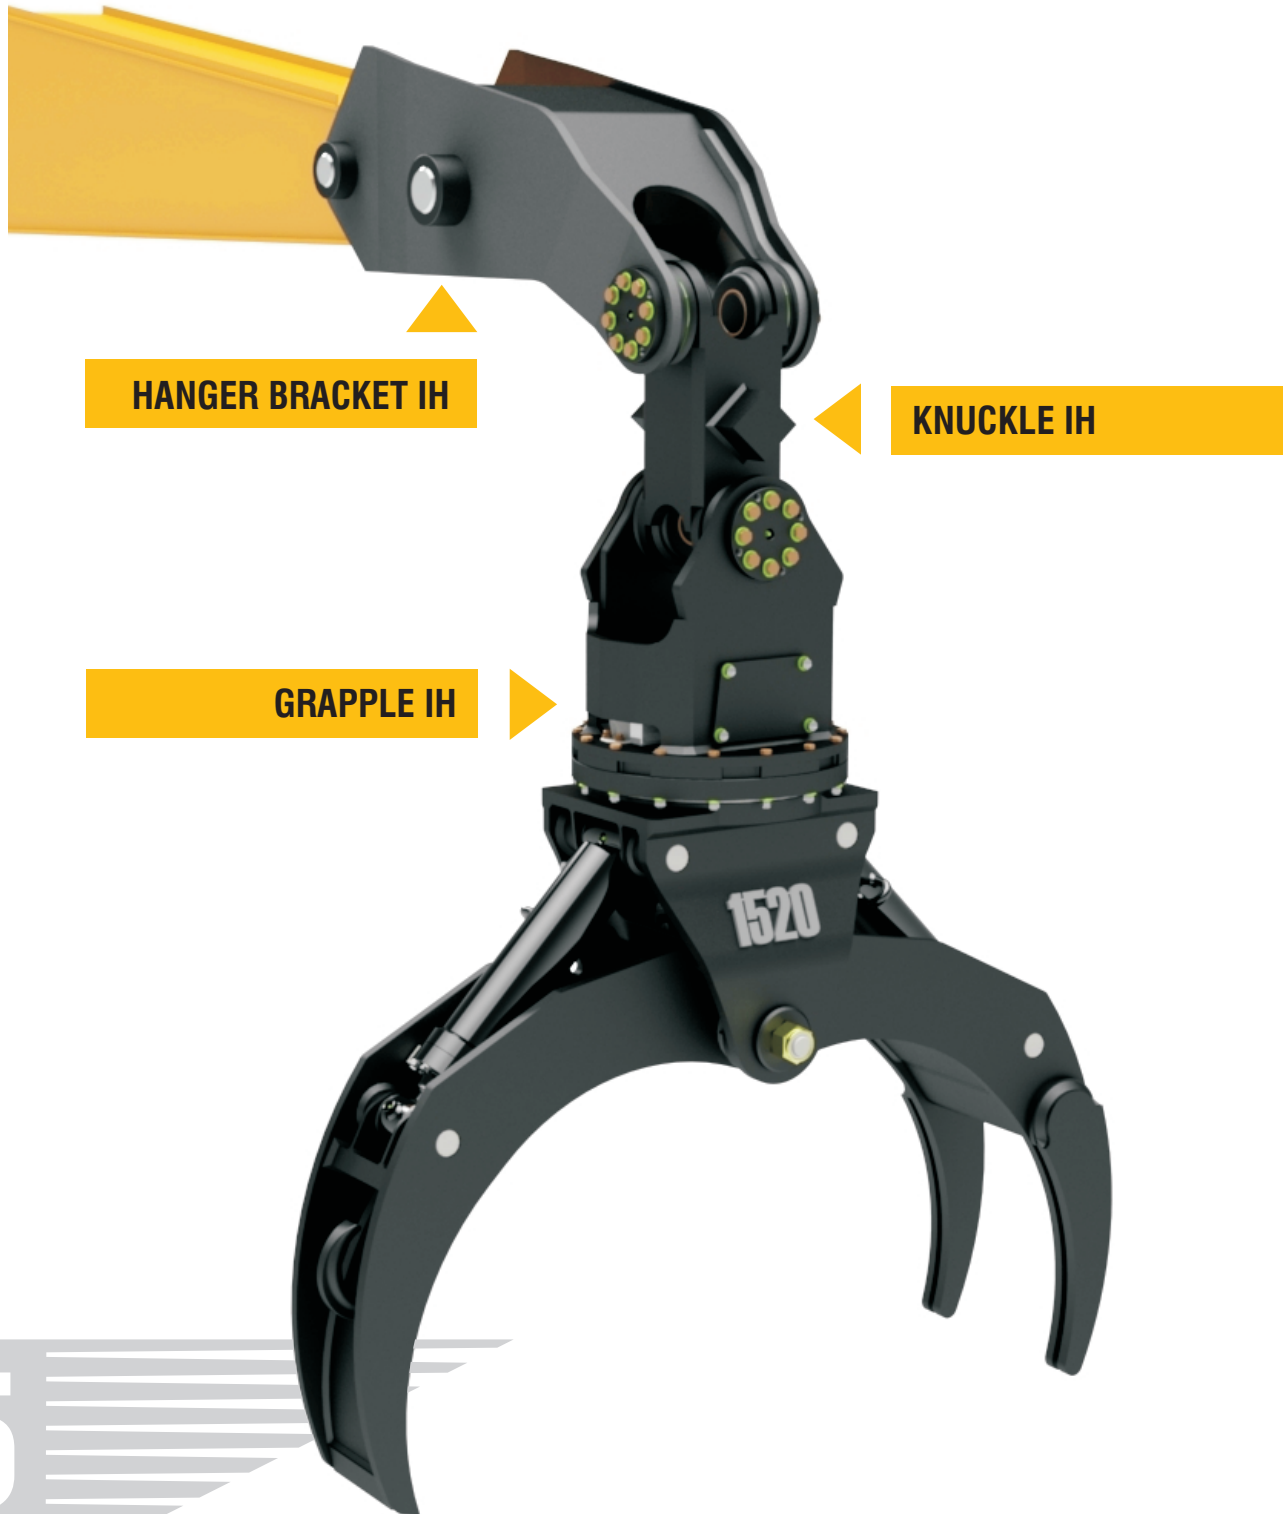

HANGER OPTIONS

ADAPTER HANGER BRACKET INTERNAL HOISING

5

Machinery Manufacturers - Logging and Earth Moving Equipment

ENGINEERING SERVICES (ROTORUA) LIMITED.

73 BIAK STREET, WATERFORD PARK, P.O BOX 598. ROTORUA, NEW ZEALAND